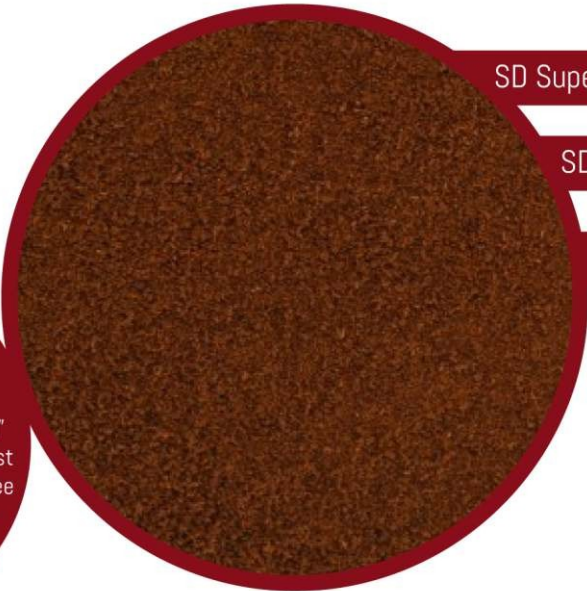

coffeeindia.net

• TASTE THE REAL INDIAN BLEND •

INSTANT COFFEE

Spray Dried

Spray dried coffee is the “powdered” form of instant coffee and is the most economical and popular instant coffee product in bulk and consumer pack.

SD Super

SD Classic

SD Delux

Agglomerated

Agglomerated coffee is essentially spray dried powder that has been specially processed to yield a form that is more readily dissolved in coffee preparation, which gives the best of aroma and taste.