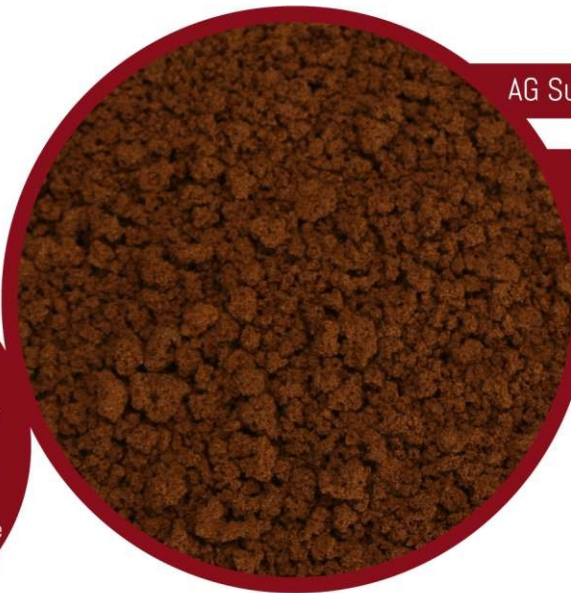

coffeeindia.net

• TASTE THE REAL INDIAN BLEND •

INSTANT COFFEE

Spray Dried

Spray dried coffee is the “powdered” form of instant coffee and is the most economical and popular instant coffee product in bulk and consumer pack.

SD Super

SD Classic

SD Delux

Agglomerated

Agglomerated coffee is essentially spray dried powder that has been specially processed to yield a form that is more readily dissolved in coffee preparation, which gives the best of aroma and taste.

AG Super

AG Classic

AG Delux

Freeze Dried

In freeze-drying, brewed coffee is frozen into granules, which are then placed in vacuum chamber, where the water sublimates, which gives the best of aroma & taste.