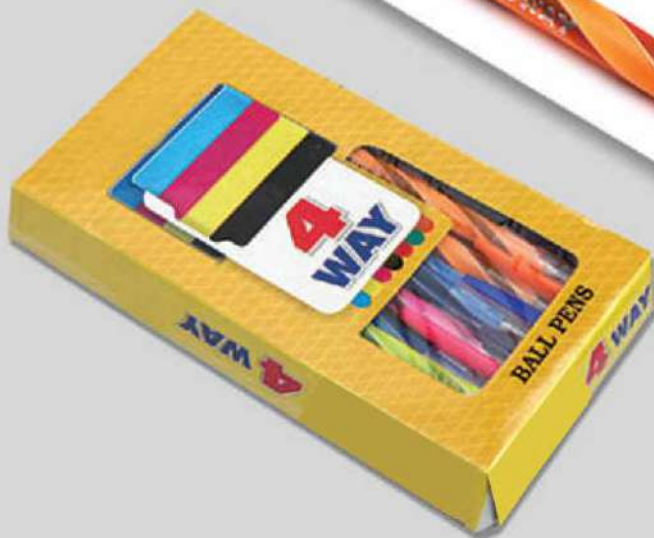

4 Way BALL PENS

Tip Size : 0.6mm / 0.7mm / 1mm NSTC

Writing Colour : ● ● ● ●

Body Colour : Available

Packing : As per requirement