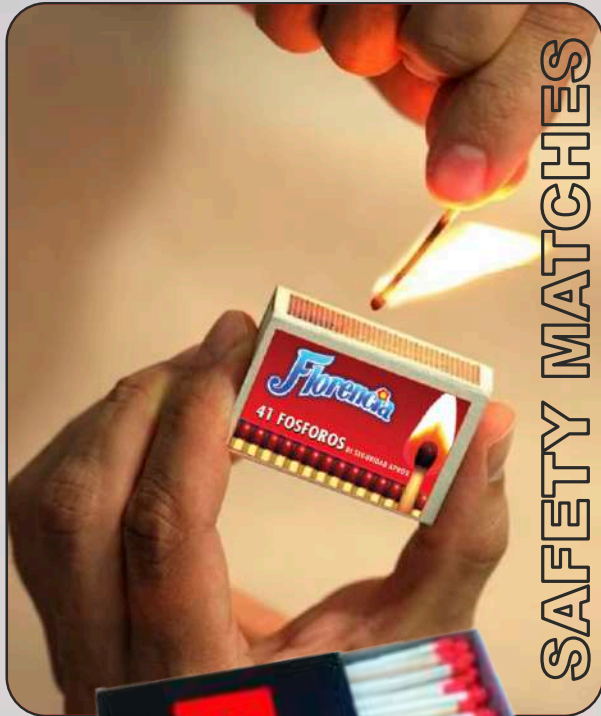

*We Supply A
High Quality*

Variety of Matches

More than 40+ Countries

- HOUSE HOLD MATCHES
- WAX MATCHES
- KITCHEN MATCHES
- BARBEQUE MATCHES

House Hold Matches

SAFETY MATCHES

Sizes We Offer

- 47 x 35 x 12mm
- 48 x 35 x 12mm
- 49 x 35 x 12mm
- 50 x 35 x 14 mm
- 51 x 35 x 14mm
- 52 x 35 x 12mm
- 53 x 36 x 12mm

Color of head

- Black, Brown
- Red, Green
- Blue, White
- Brown

Side Friction

- Dotted with Margin
- Fully tinted with two side border
- Fully tinted with four side border

Kitchen Matches

SAFETY MATCHES

Sizes We Offer

- 71 x 53 x 25mm
- 118 x 65 x 25mm
- 118 x 65 x 20mm
- 113 x 65 x 15 mm
- 113 x 65 x 20mm

Color of head

- Black, Brown
- Red, Green
- Blue, White
- Brown

Side Friction

- Dotted with Margin
- Fully tinted with two side border
- Fully tinted with four side border

Wax Matches

SAFETY MATCHES

Sizes We Offer

- 40 x 33 x 12mm
- 43 x 30 x 10mm
- 70 x 48 x 22mm

Color of head

- Black
- Red

Side Friction

- Dotted with Margin
- Fully tinted with two side border
- Fully tinted with four side border