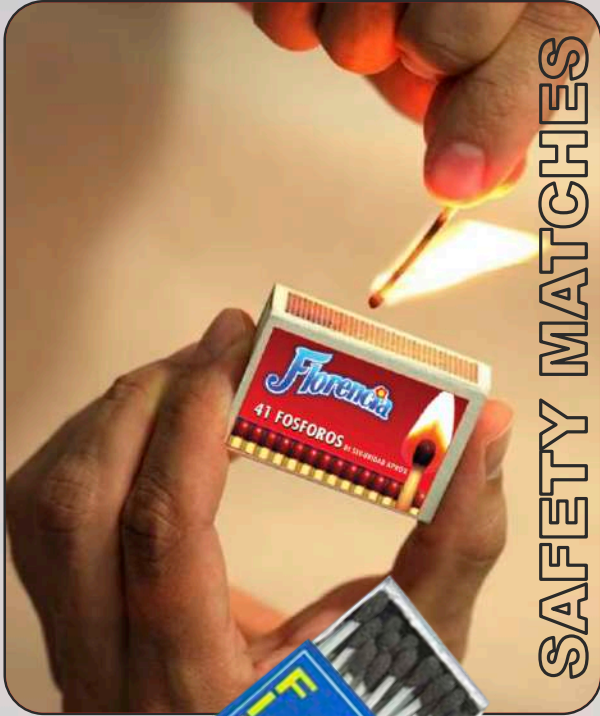

- 71 x 53 x 25mm
- 118 x 65 x 25mm
- 118 x 65 x 20mm
- 113 x 65 x 15 mm
- 113 x 65 x 20mm

Color of head

- Black, Brown
- Red, Green
- Blue, White
- Brown

Side Friction

- Dotted with Margin
- Fully tinted with two side border
- Fully tinted with four side border

Wax Matches

SAFETY MATCHES

Sizes We Offer

- 40 x 33 x 12mm
- 43 x 30 x 10mm
- 70 x 48 x 22mm

Color of head

- Black
- Red

Side Friction

- Dotted with Margin
- Fully tinted with two side border
- Fully tinted with four side border

Barbeque Matches

SAFETY MATCHES

Sizes We Offer

- 110 x 65 x 20mm
- 182 x 63.5 x 17mm
- 290 x 60 x 29mm

Color of head

- Black, Brown
- Red, Green
- Blue, White
- Brown

Side Friction

- Dotted with Margin
- Fully tinted with two side border
- Fully tinted with four side border