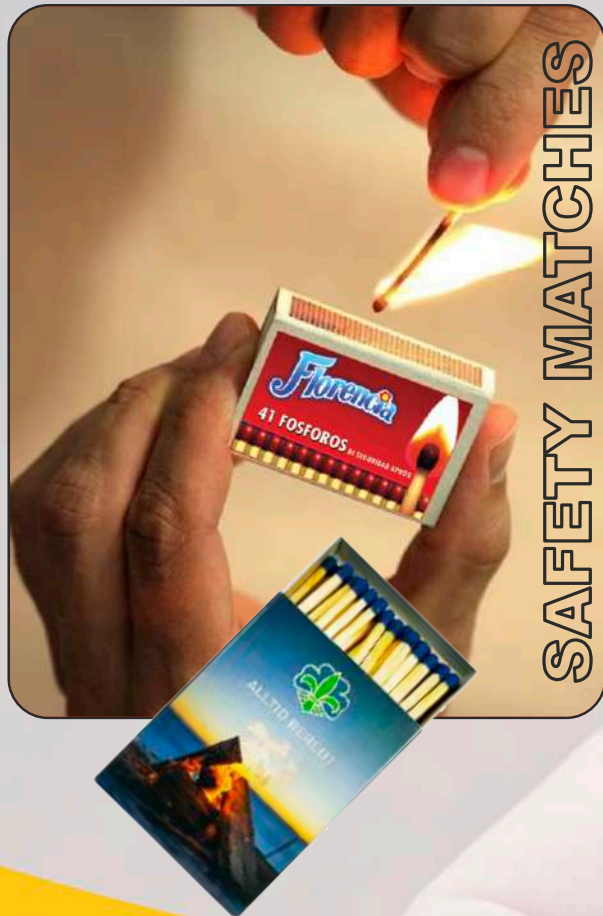

Barbeque Matches

SAFETY MATCHES