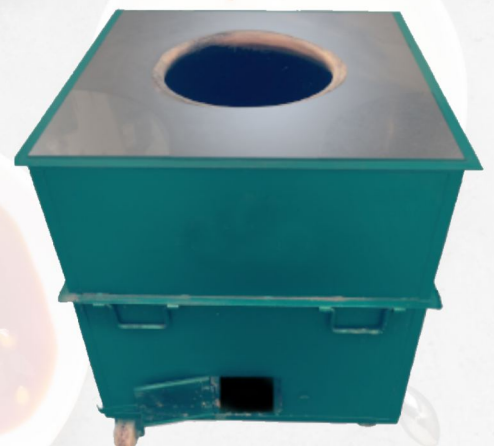

MILD STEEL TANDOOR

We also provide these as per the client's specification at very competitive price

MS DRUM TANDOOR

Width : 24"
Height With Wheel : 34"
Mouth : 13"
Weight : 80 Kg

MS DRUM TANDOOR

Width : 24"
Height With Wheel : 30"
Mouth : 13"
Weight : 70 Kg

MILD STEEL ROUND TANDOOR

Width : 28" / 30"
Height With Wheel : 36" / 36"
Mouth : 14" / 14"
Weight : 150 Kg

MILD STEEL SQUARE TANDOOR

Width : 30" / 32" / 36"
Height With Wheel : 36" / 36" / 36"
Mouth : 14" / 15" / 16"
Weight : 200 Kg