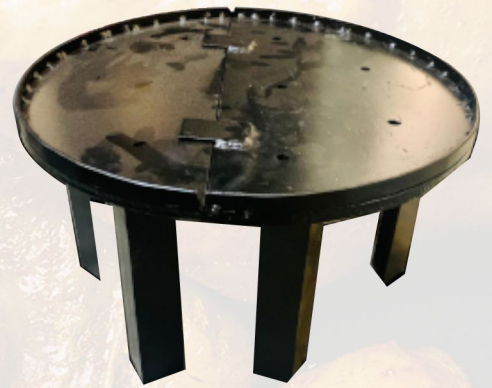

MS HOT PLATE