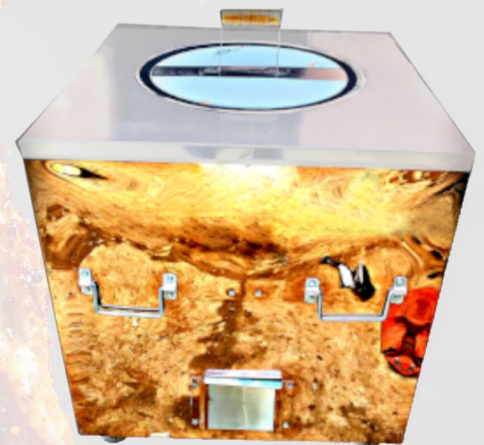

BRASS BARREL TANDOOR

We also provide these as per the client's specification at very competitive price

BRASS ROUND TANDOOR

Width : 24"/ 36"
Height With Wheel : 36"/ 36"
Mouth : 13"/ 13"
Weight : 100 Kg

STAINLESS STEEL TOP BRASS SQUARE TANDOOR

Width : 30"/ 32" / 36"
Height With Wheel : 34' / 34" / 36"
Mouth : 14"/ 15" / 16"
Weight : 250 Kg Approx

STAINLESS STEEL TOP BRASS SQUARE TANDOOR

Width : 30"/ 32" / 36"
Height With Wheel : 36"/ 36" / 36"
Mouth : 14"/ 15" / 16"
Weight : 220 Kg