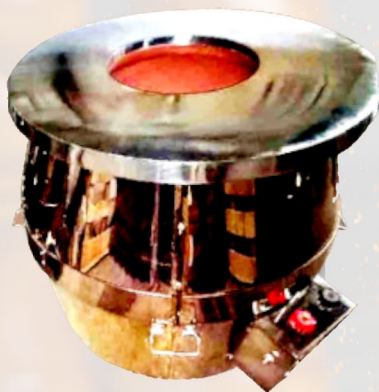

STAINLESS STEEL TOP BRASS SQUARE TANDOOR

Width : 30"/ 32" / 36"
Height With Wheel : 36"/ 36" / 36"
Mouth : 14"/ 15" / 16"
Weight : 220 Kg

MARBLE TOP BRASS TANDOOR

Width : 30"/ 32" / 36"
Height With Wheel : 34"/ 36" / 36"
Mouth : 14"/ 15" / 16"
Weight : 220 Kg