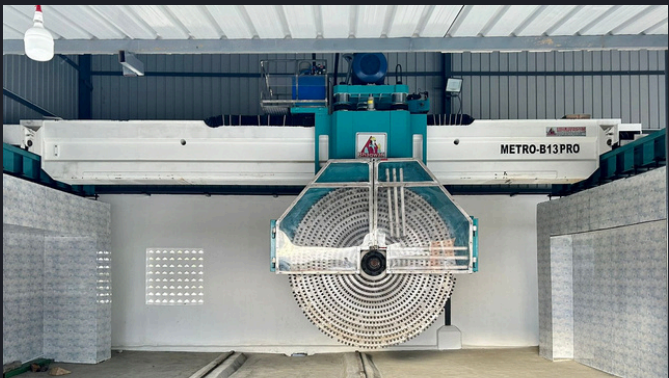

STICK WHITE

CLASSIC IVORY

MANI WHITE

HONEY BLUE

Our Factory

ABOUT US

Under the leadership of Mr. Aswadh Acharya, YAZHI EXIM is a company based in India. We mainly export granites. Apart from that, anything can be exported.